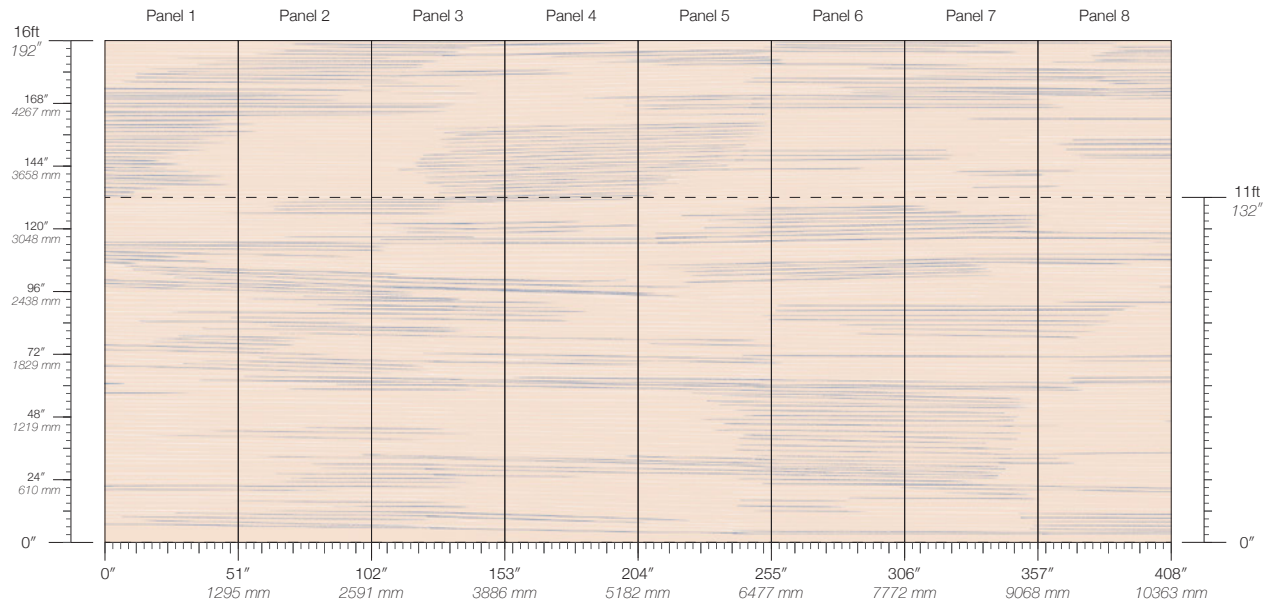

COLOR

Zora

ITEM

2110

CONTENT

Type II Vinyl

PANEL WIDTH

51" / 1295 mm trimmed

PANEL HEIGHT

132" / 3353 mm standard
192" / 4877 mm extended

REPEAT

Non-repeating

STOCK

Made to order

LEAD TIME

4 weeks to print